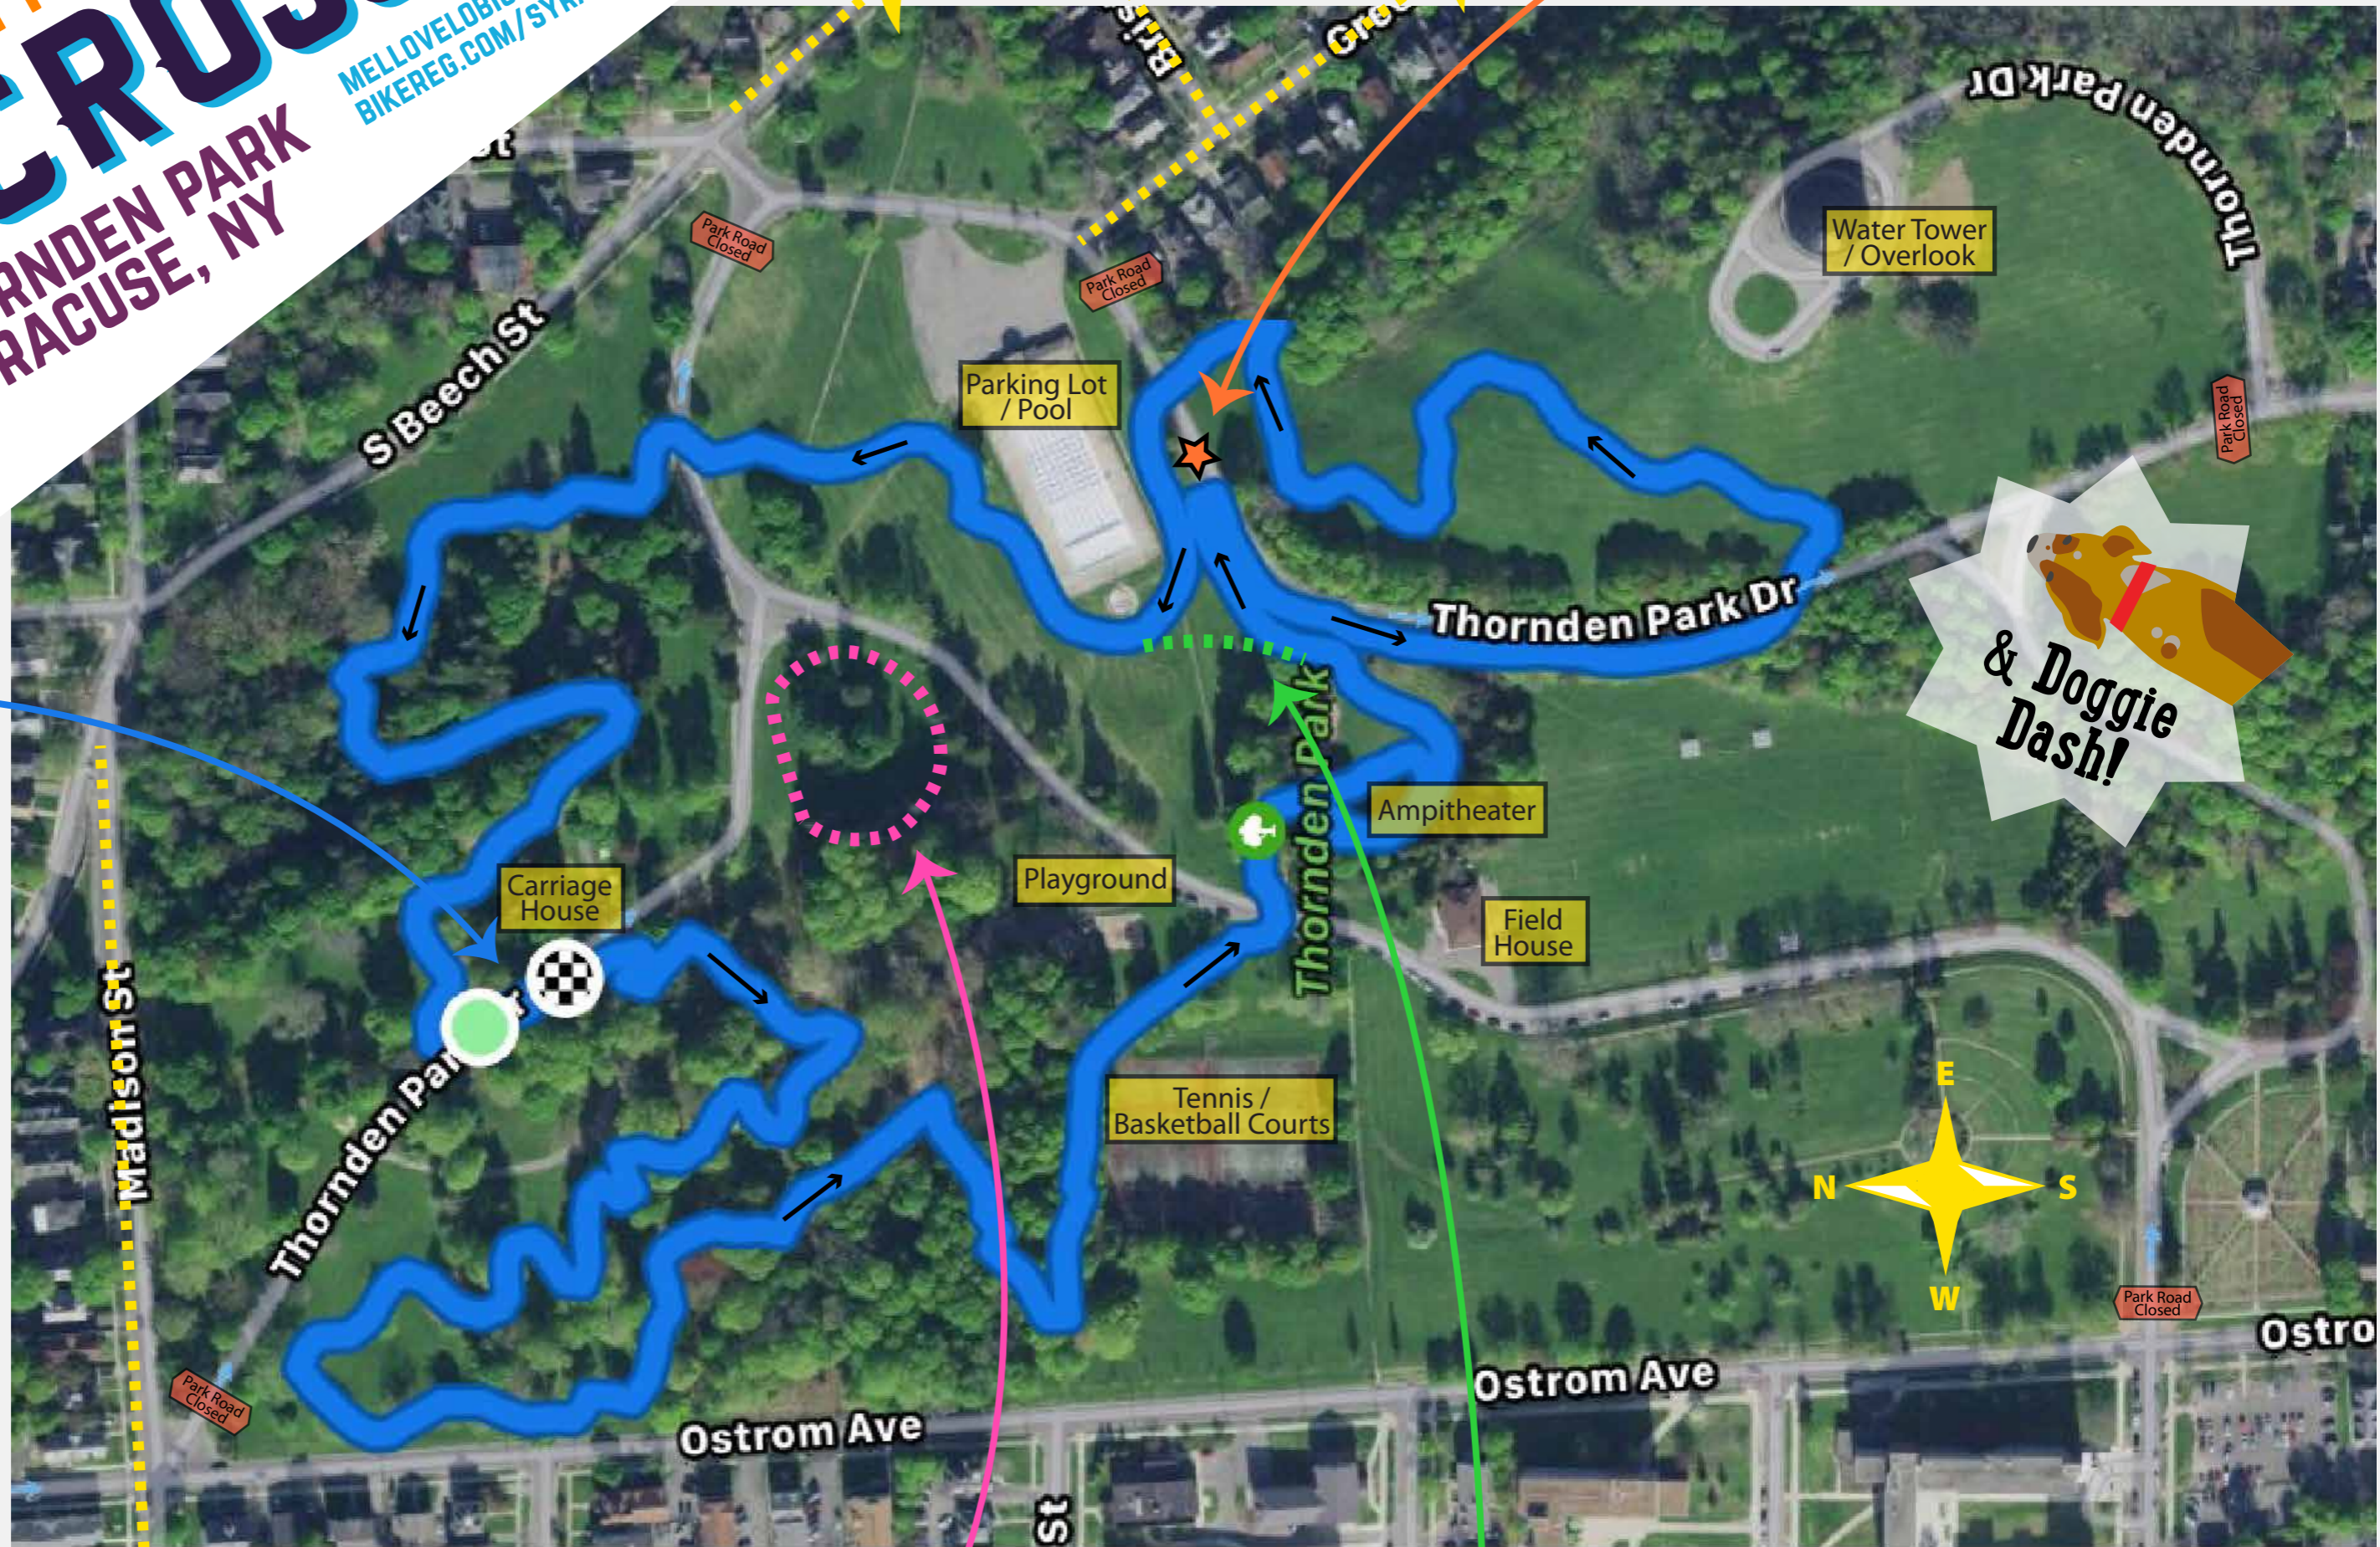

NEW LOCATION!
SYRACROSS VII
THORNDEN PARK SYRACUSE, NY
SAT. OCTOBER 28TH
PRESENTED BY MELLO VELO RACING
MELLOVELOBICYCLES.COM/SYRACROSS
BIKEREK.COM/SYRACROSS

We recommend parking in the Pool Lot or on the streets with dotted lines. Follow signage to avoid ticketing!

To Additional Neighborhood Parking (see map)

Neutral Pit Support
 Bike Loft East
 (location subject to slight change)

Carriage House
START / FINISH
 Registration
 Happy Waffle Food Truck

Kids Race Loop

Doggie Dash Loop Bypass

To After Party at New Mello Velo,
 790 Canal St.:
 -Head west on Madison St.
 -Right on Walnut St.
 -Walnut St. dead ends on Canal St. and
 you will arrive at our bright green and red building!
 -Park on Canal St.